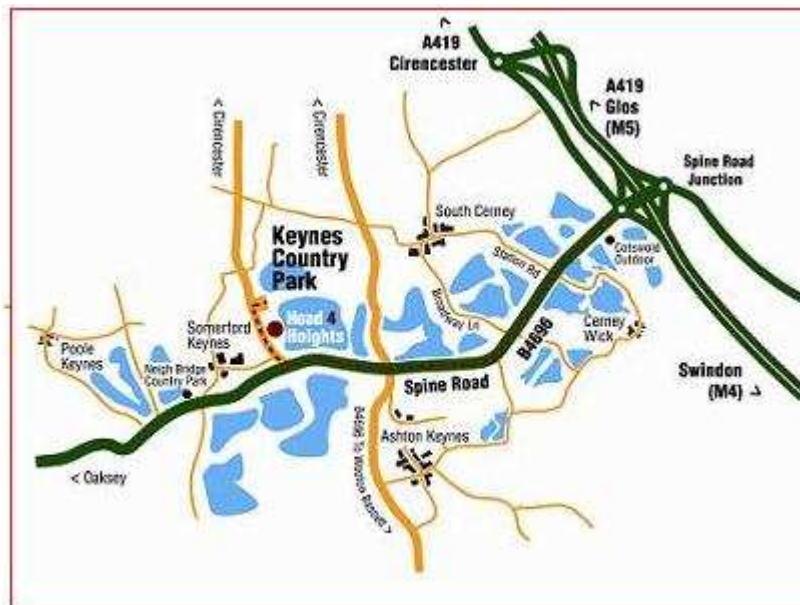

### Location Map

We are located on the Cotswold Water Park, just 20 minutes off the M4. We are centrally located for easy access from many centres.

### Directions

**From M5** take junction 11a and head south down A147 towards Swindon. 7 km past Cirencester take the Spine Road exit. The Water Park is clearly signed on brown Tourist Signs.

**From M4** take Junction 15 heading northwards towards Gloucester on A419 and drive for 20km to the Spine Road Exit.

Go West along the Spine Road for 7km, ignoring all turnings. Turn right (signed) into Spratsgate Lane. Keynes Country Park main entrance is third turn on your right. The Millennium Centre is to your right.